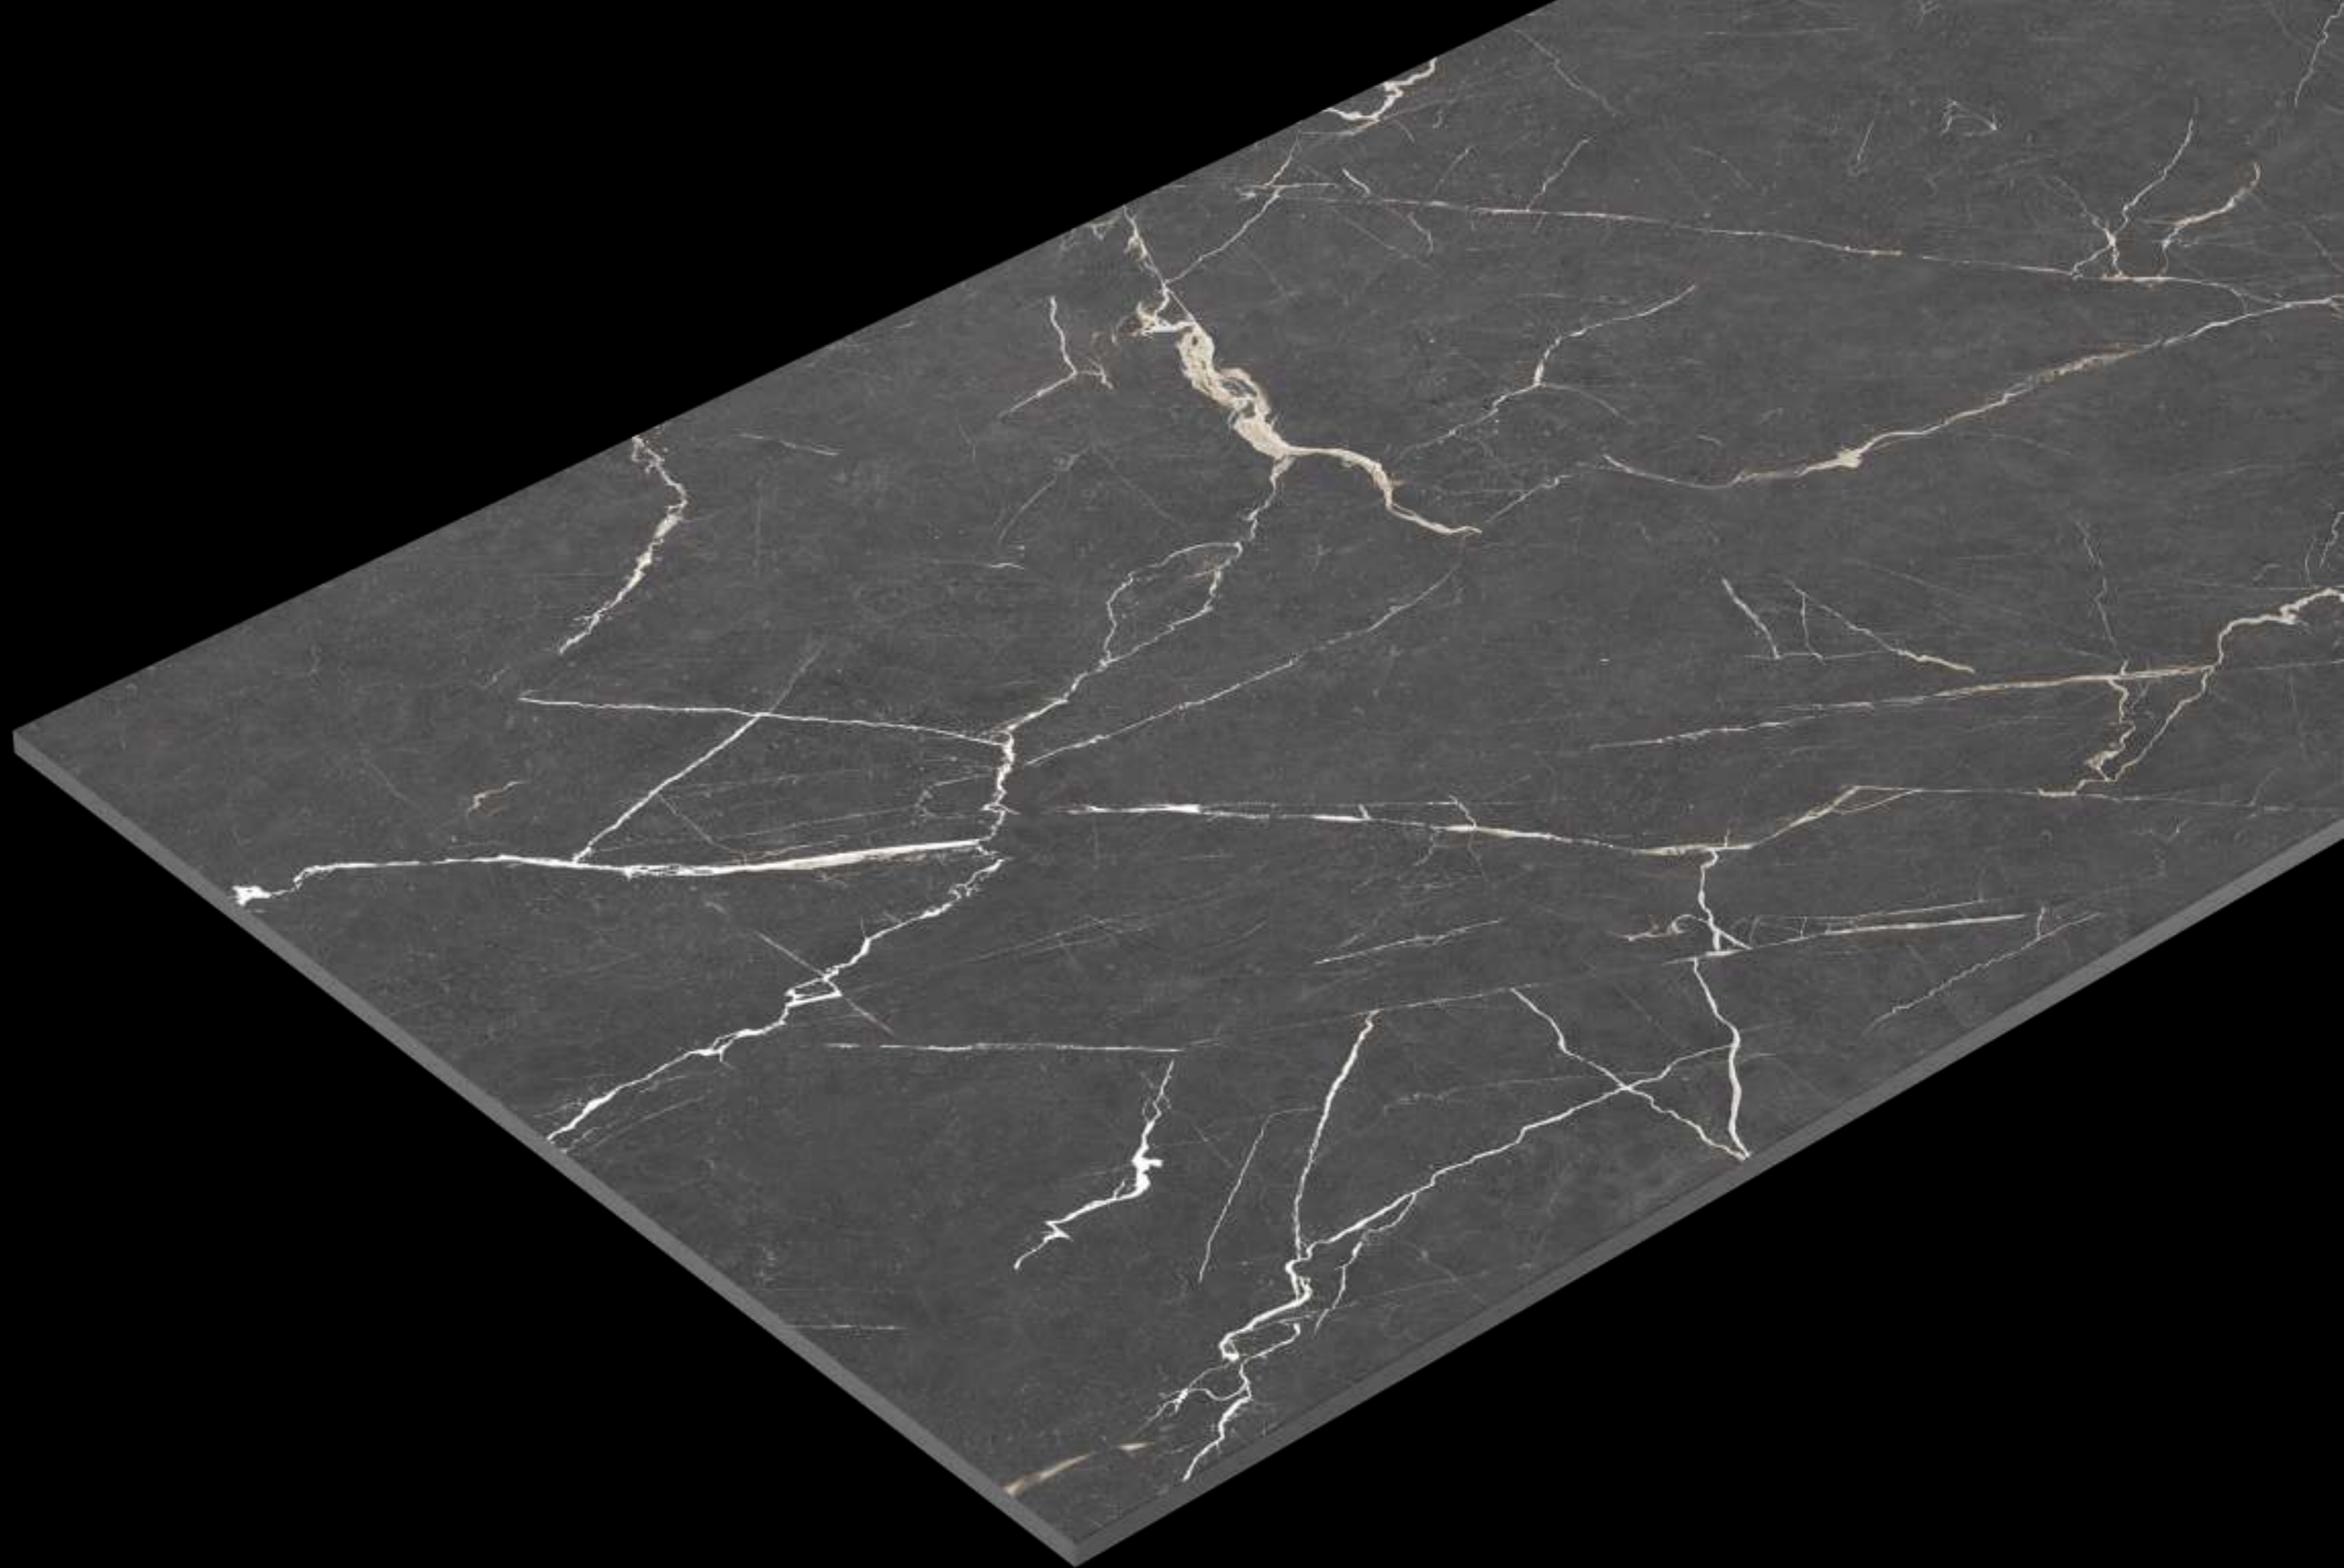

SIZE
600x1200mm

FINISH
CARVING

RANDOM
04

IMPACT
RESISTANCE

HIGH
STRENGTH

ZERO
MAINTENANCE

CHEMICAL
RESISTANCE

MARBLE
CARVING
SERIES