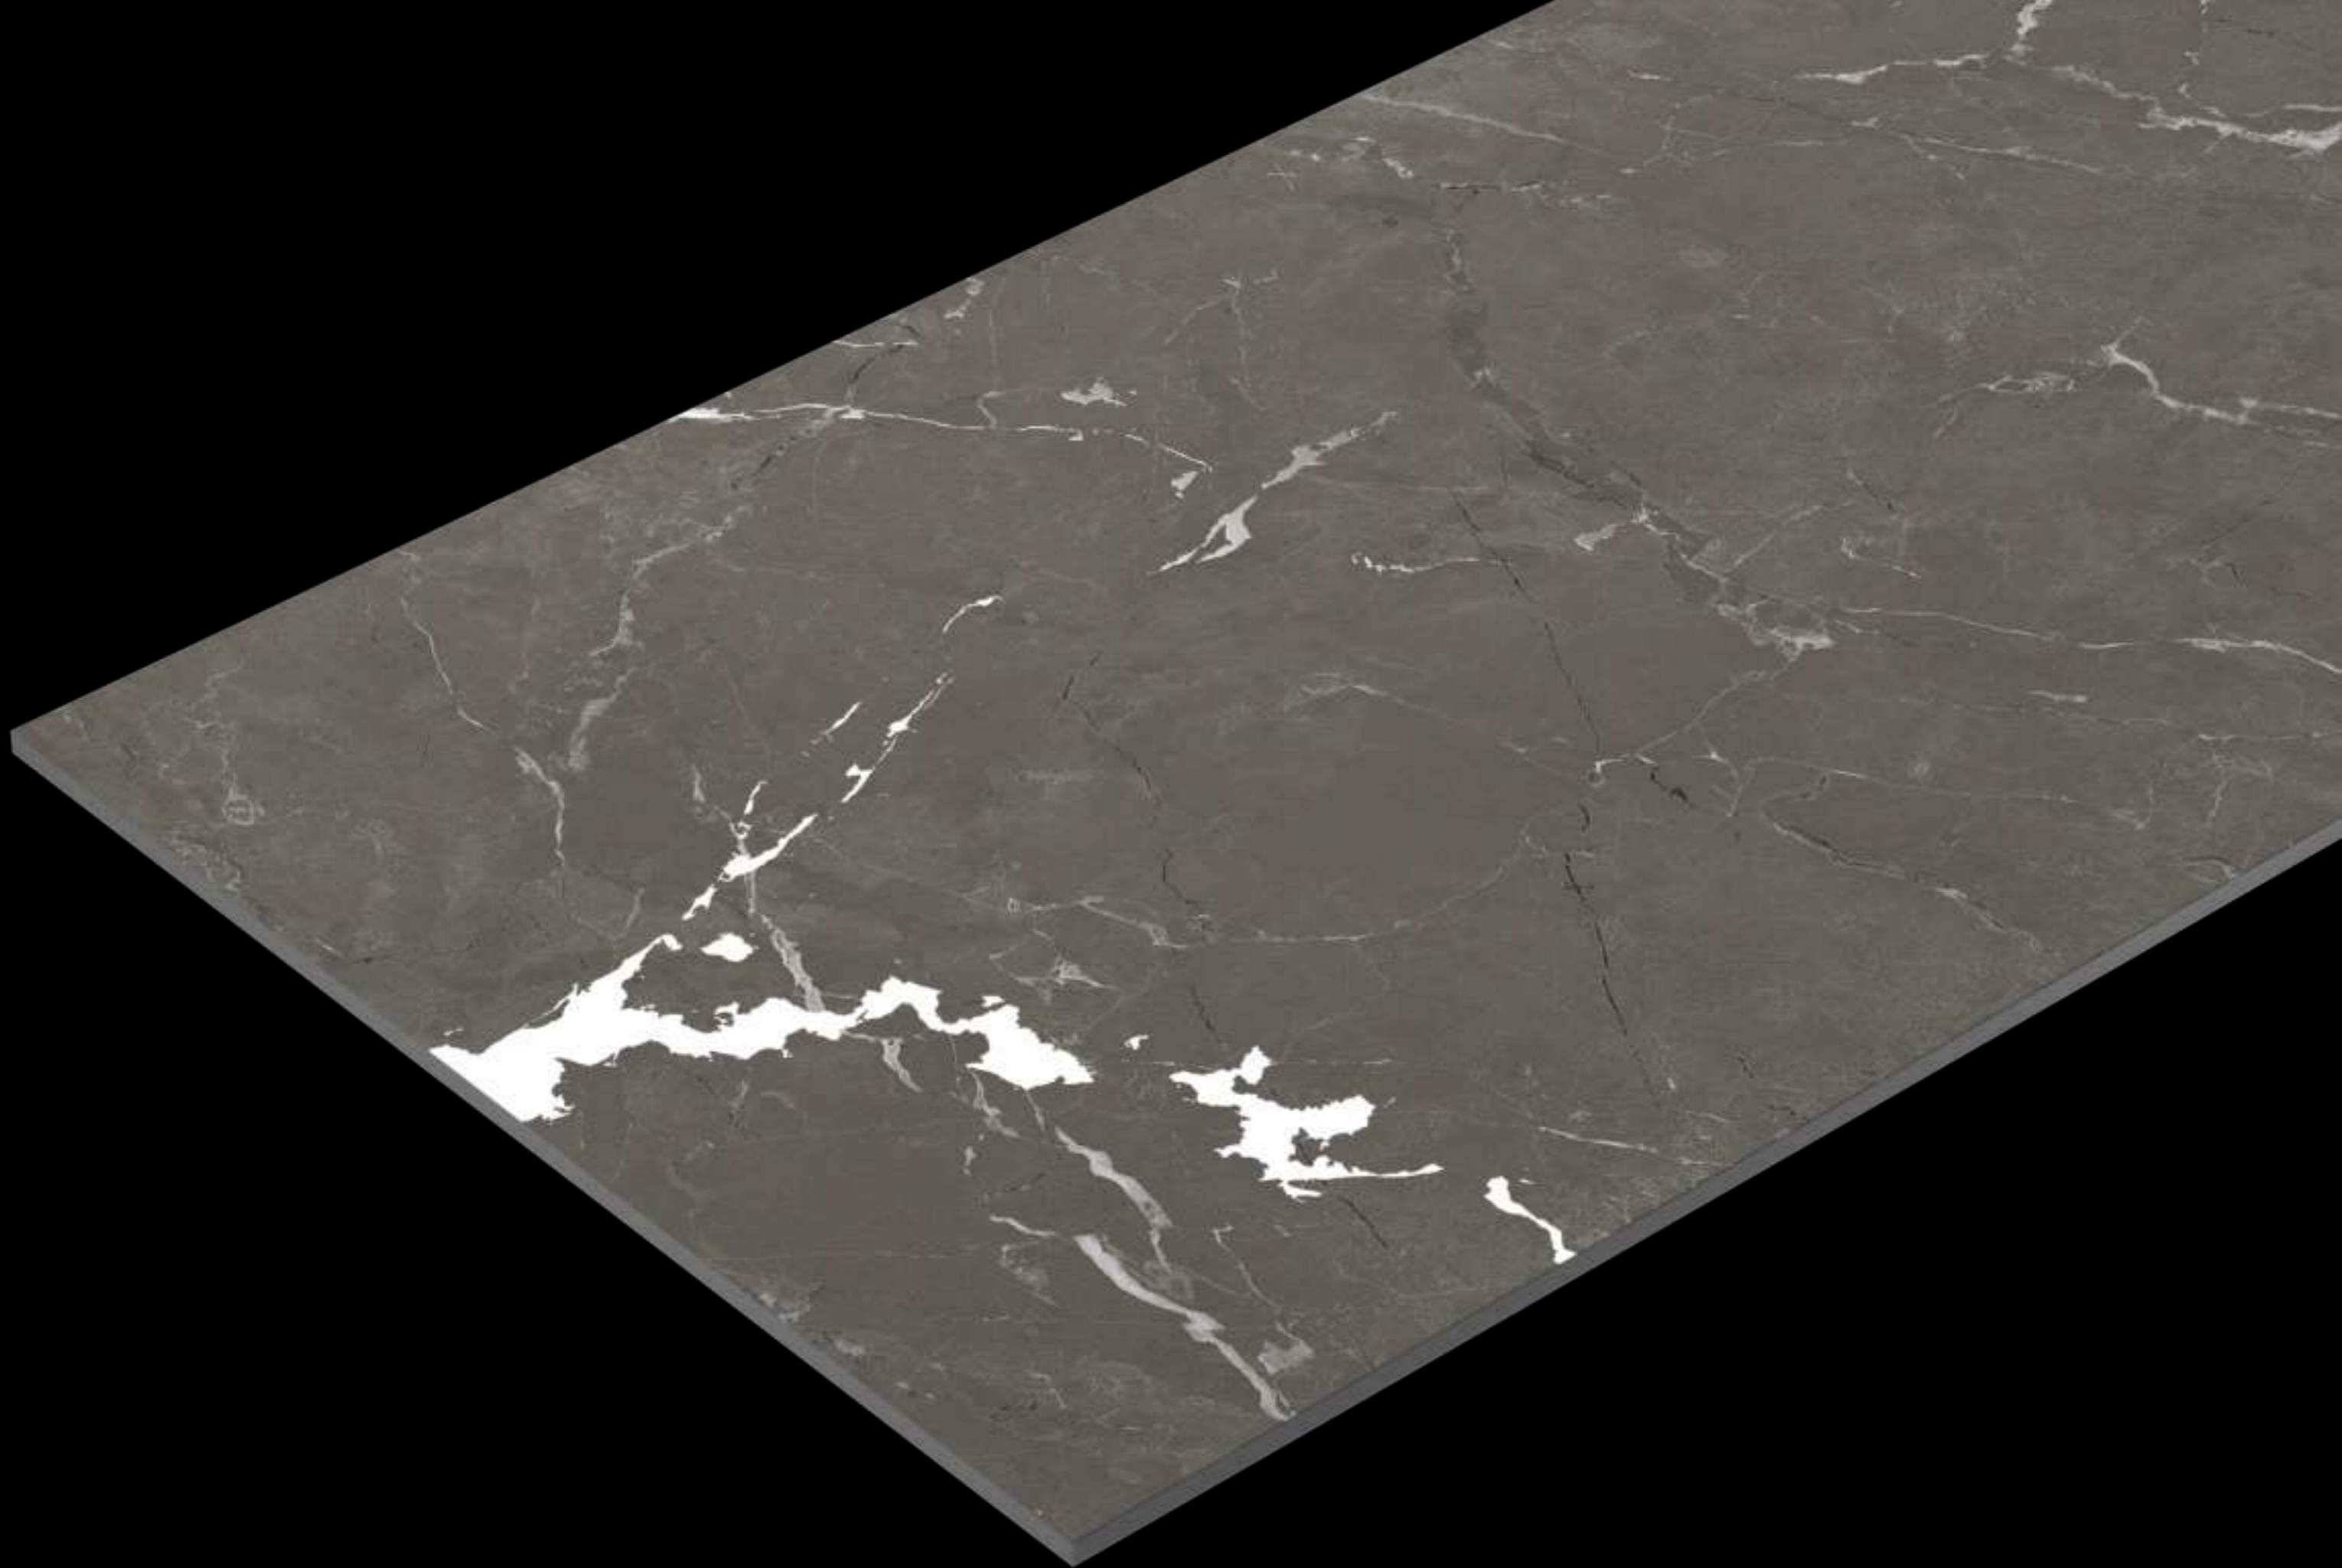

SIZE
600x1200mm

FINISH
CARVING

RANDOM
04

IMPACT
RESISTANCE

HIGH
STRENGTH

ZERO
MAINTENANCE

CHEMICAL
RESISTANCE

MARBLE
CARVING
SERIES