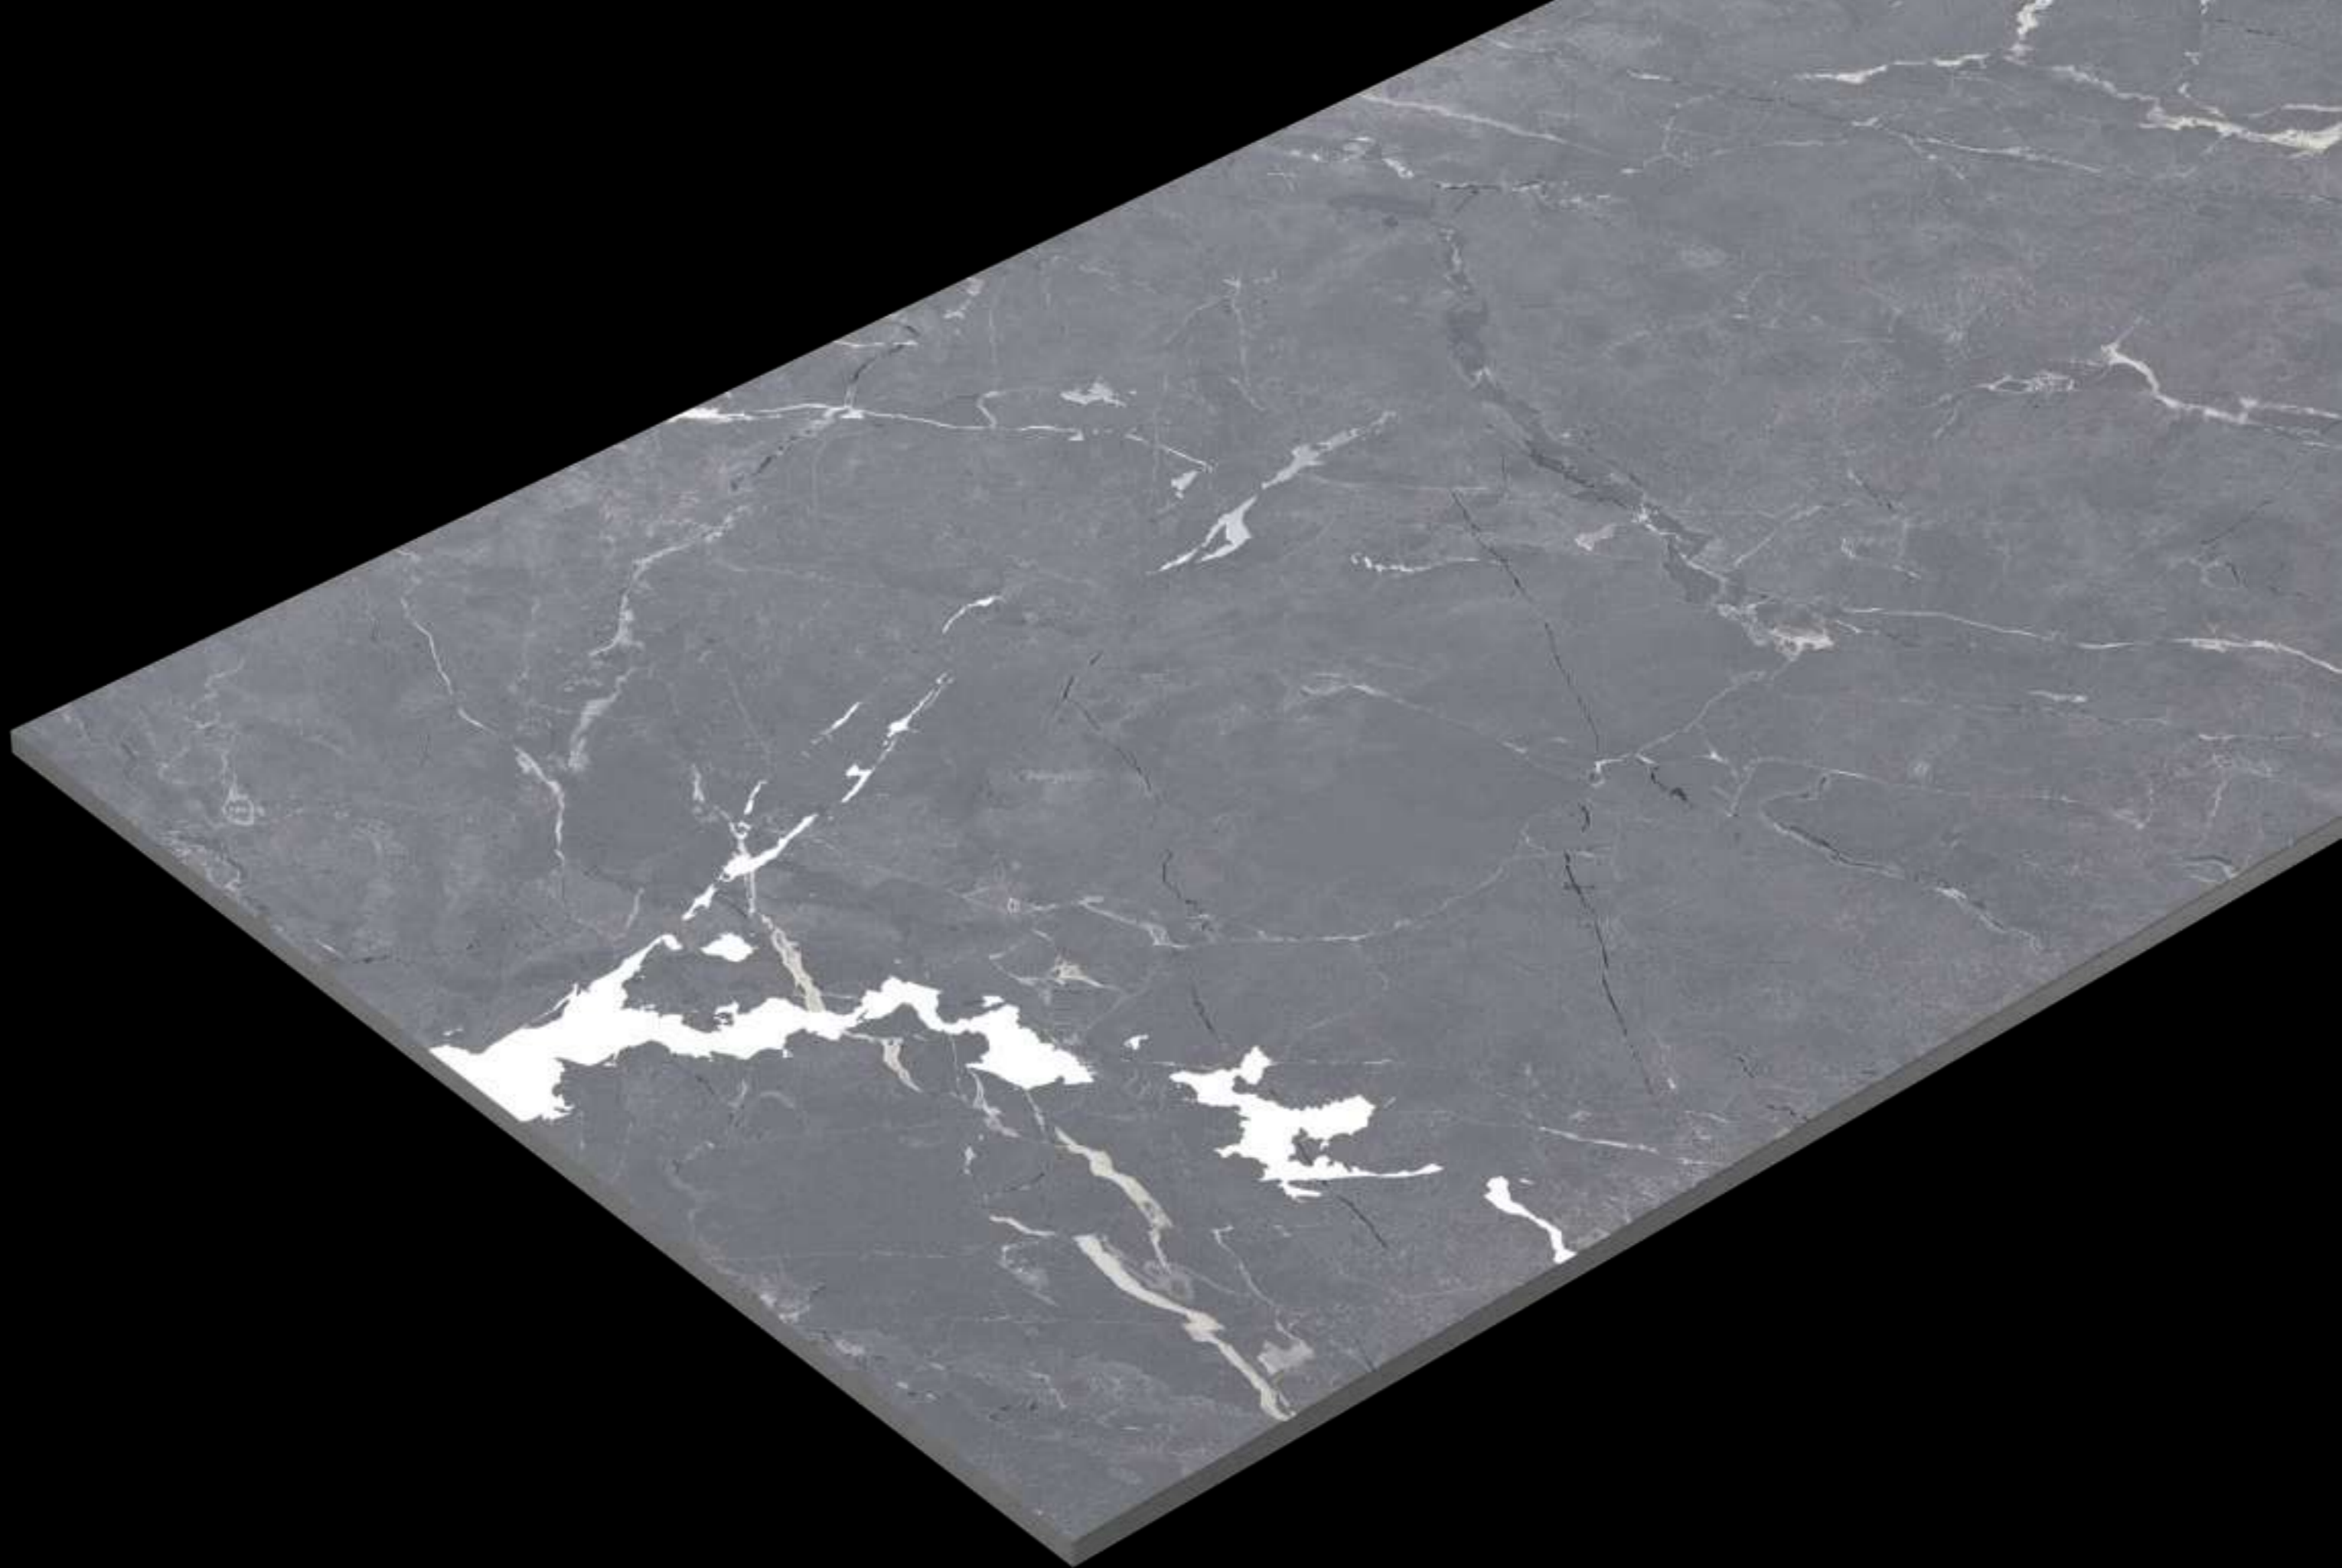

AMELIA GRIS