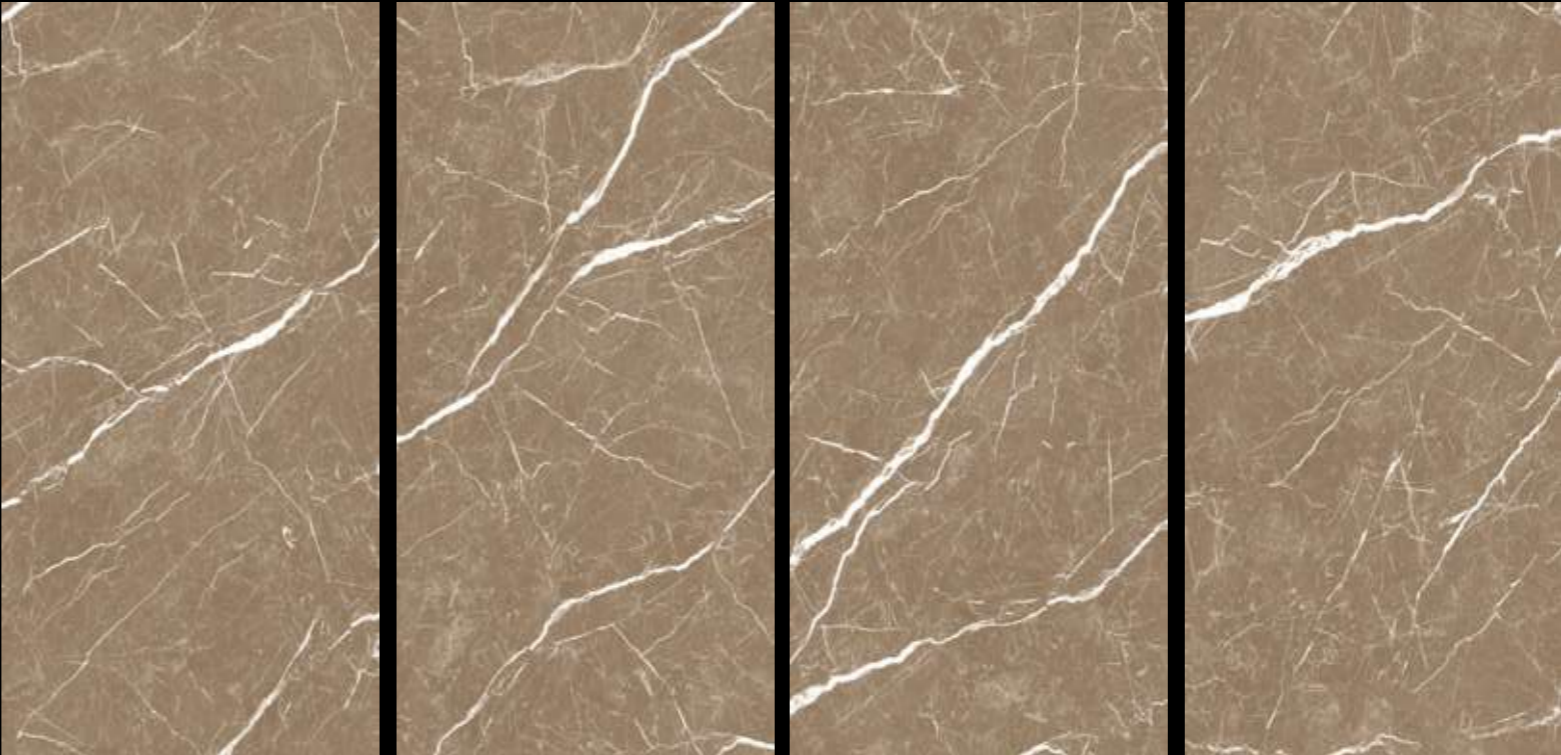

SIZE
600x1200mm

FINISH
CARVING

RANDOM
04

- 
IMPACT RESISTANCE
- 
HIGH STRENGTH
- 
ZERO MAINTENANCE
- 
CHEMICAL RESISTANCE

MARBLE
CARVING
SERIES

LEXUS BROWN

LEXUS BROWN

SIZE
600x1200mm