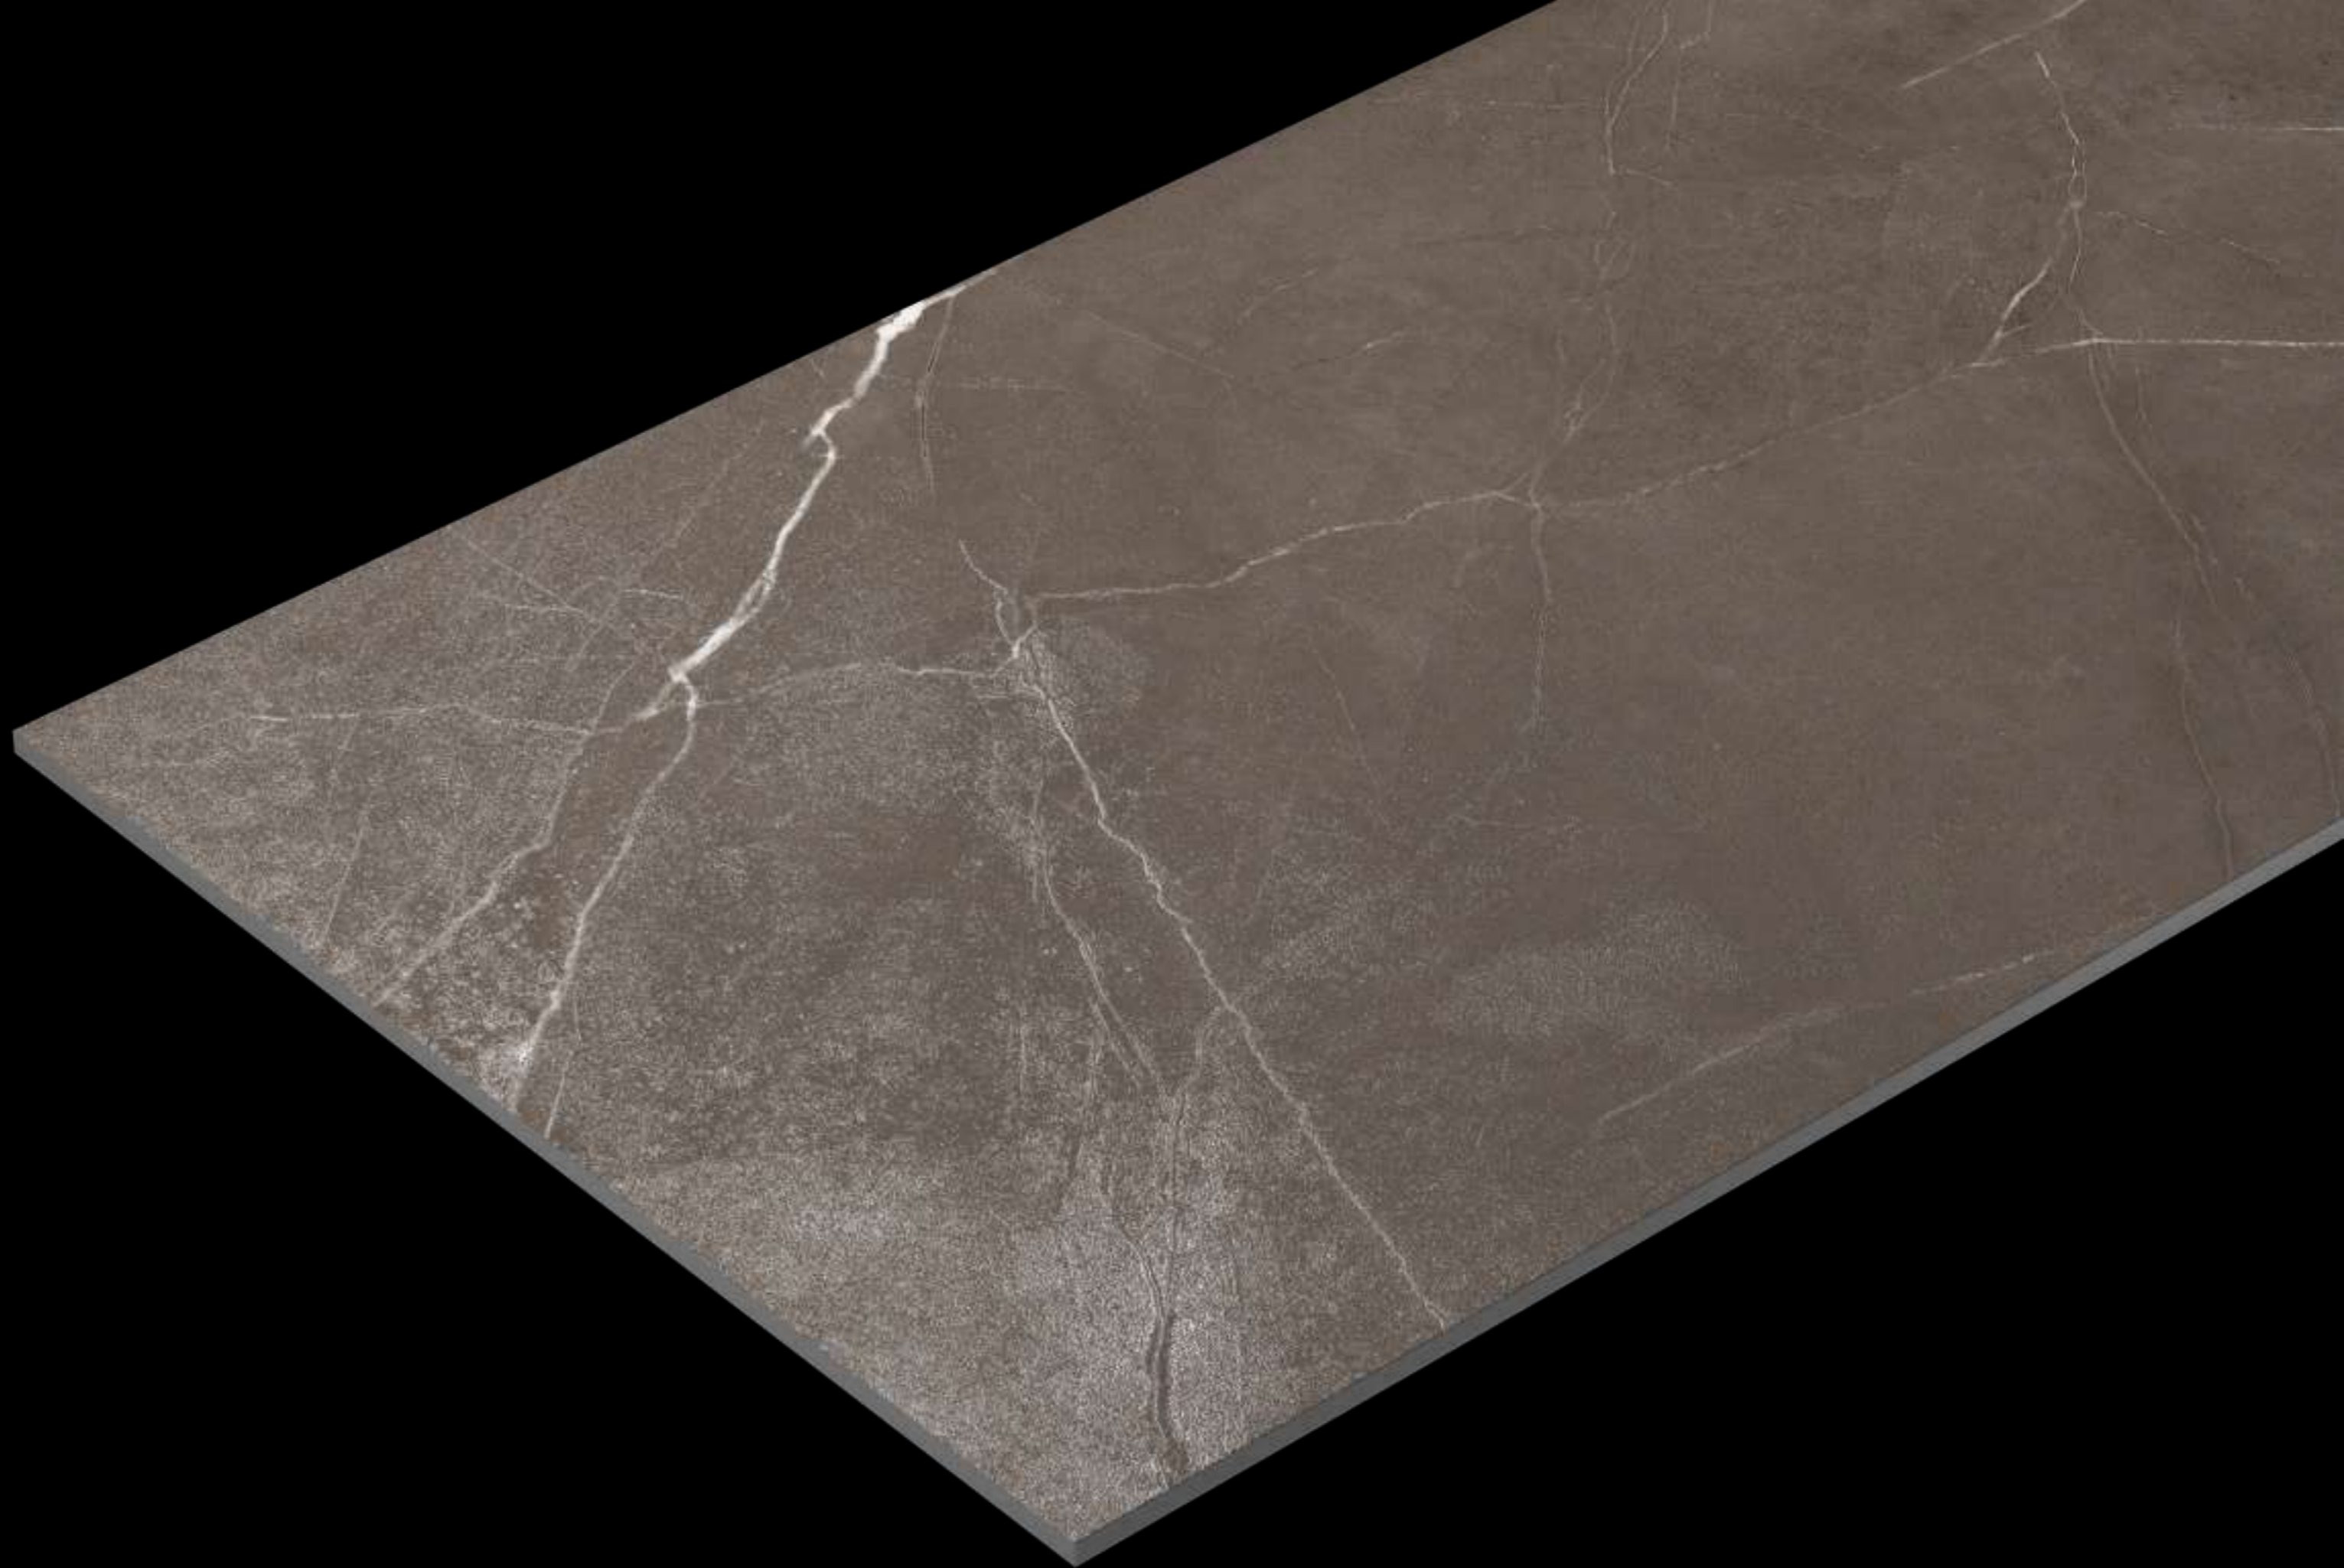

IMPACT
RESISTANCE

HIGH
STRENGTH

ZERO
MAINTENANCE

CHEMICAL
RESISTANCE

MARBLE
CARVING
SERIES

ROMAN CHOCO

ROMAN CHOCO

SIZE
600x1200mm