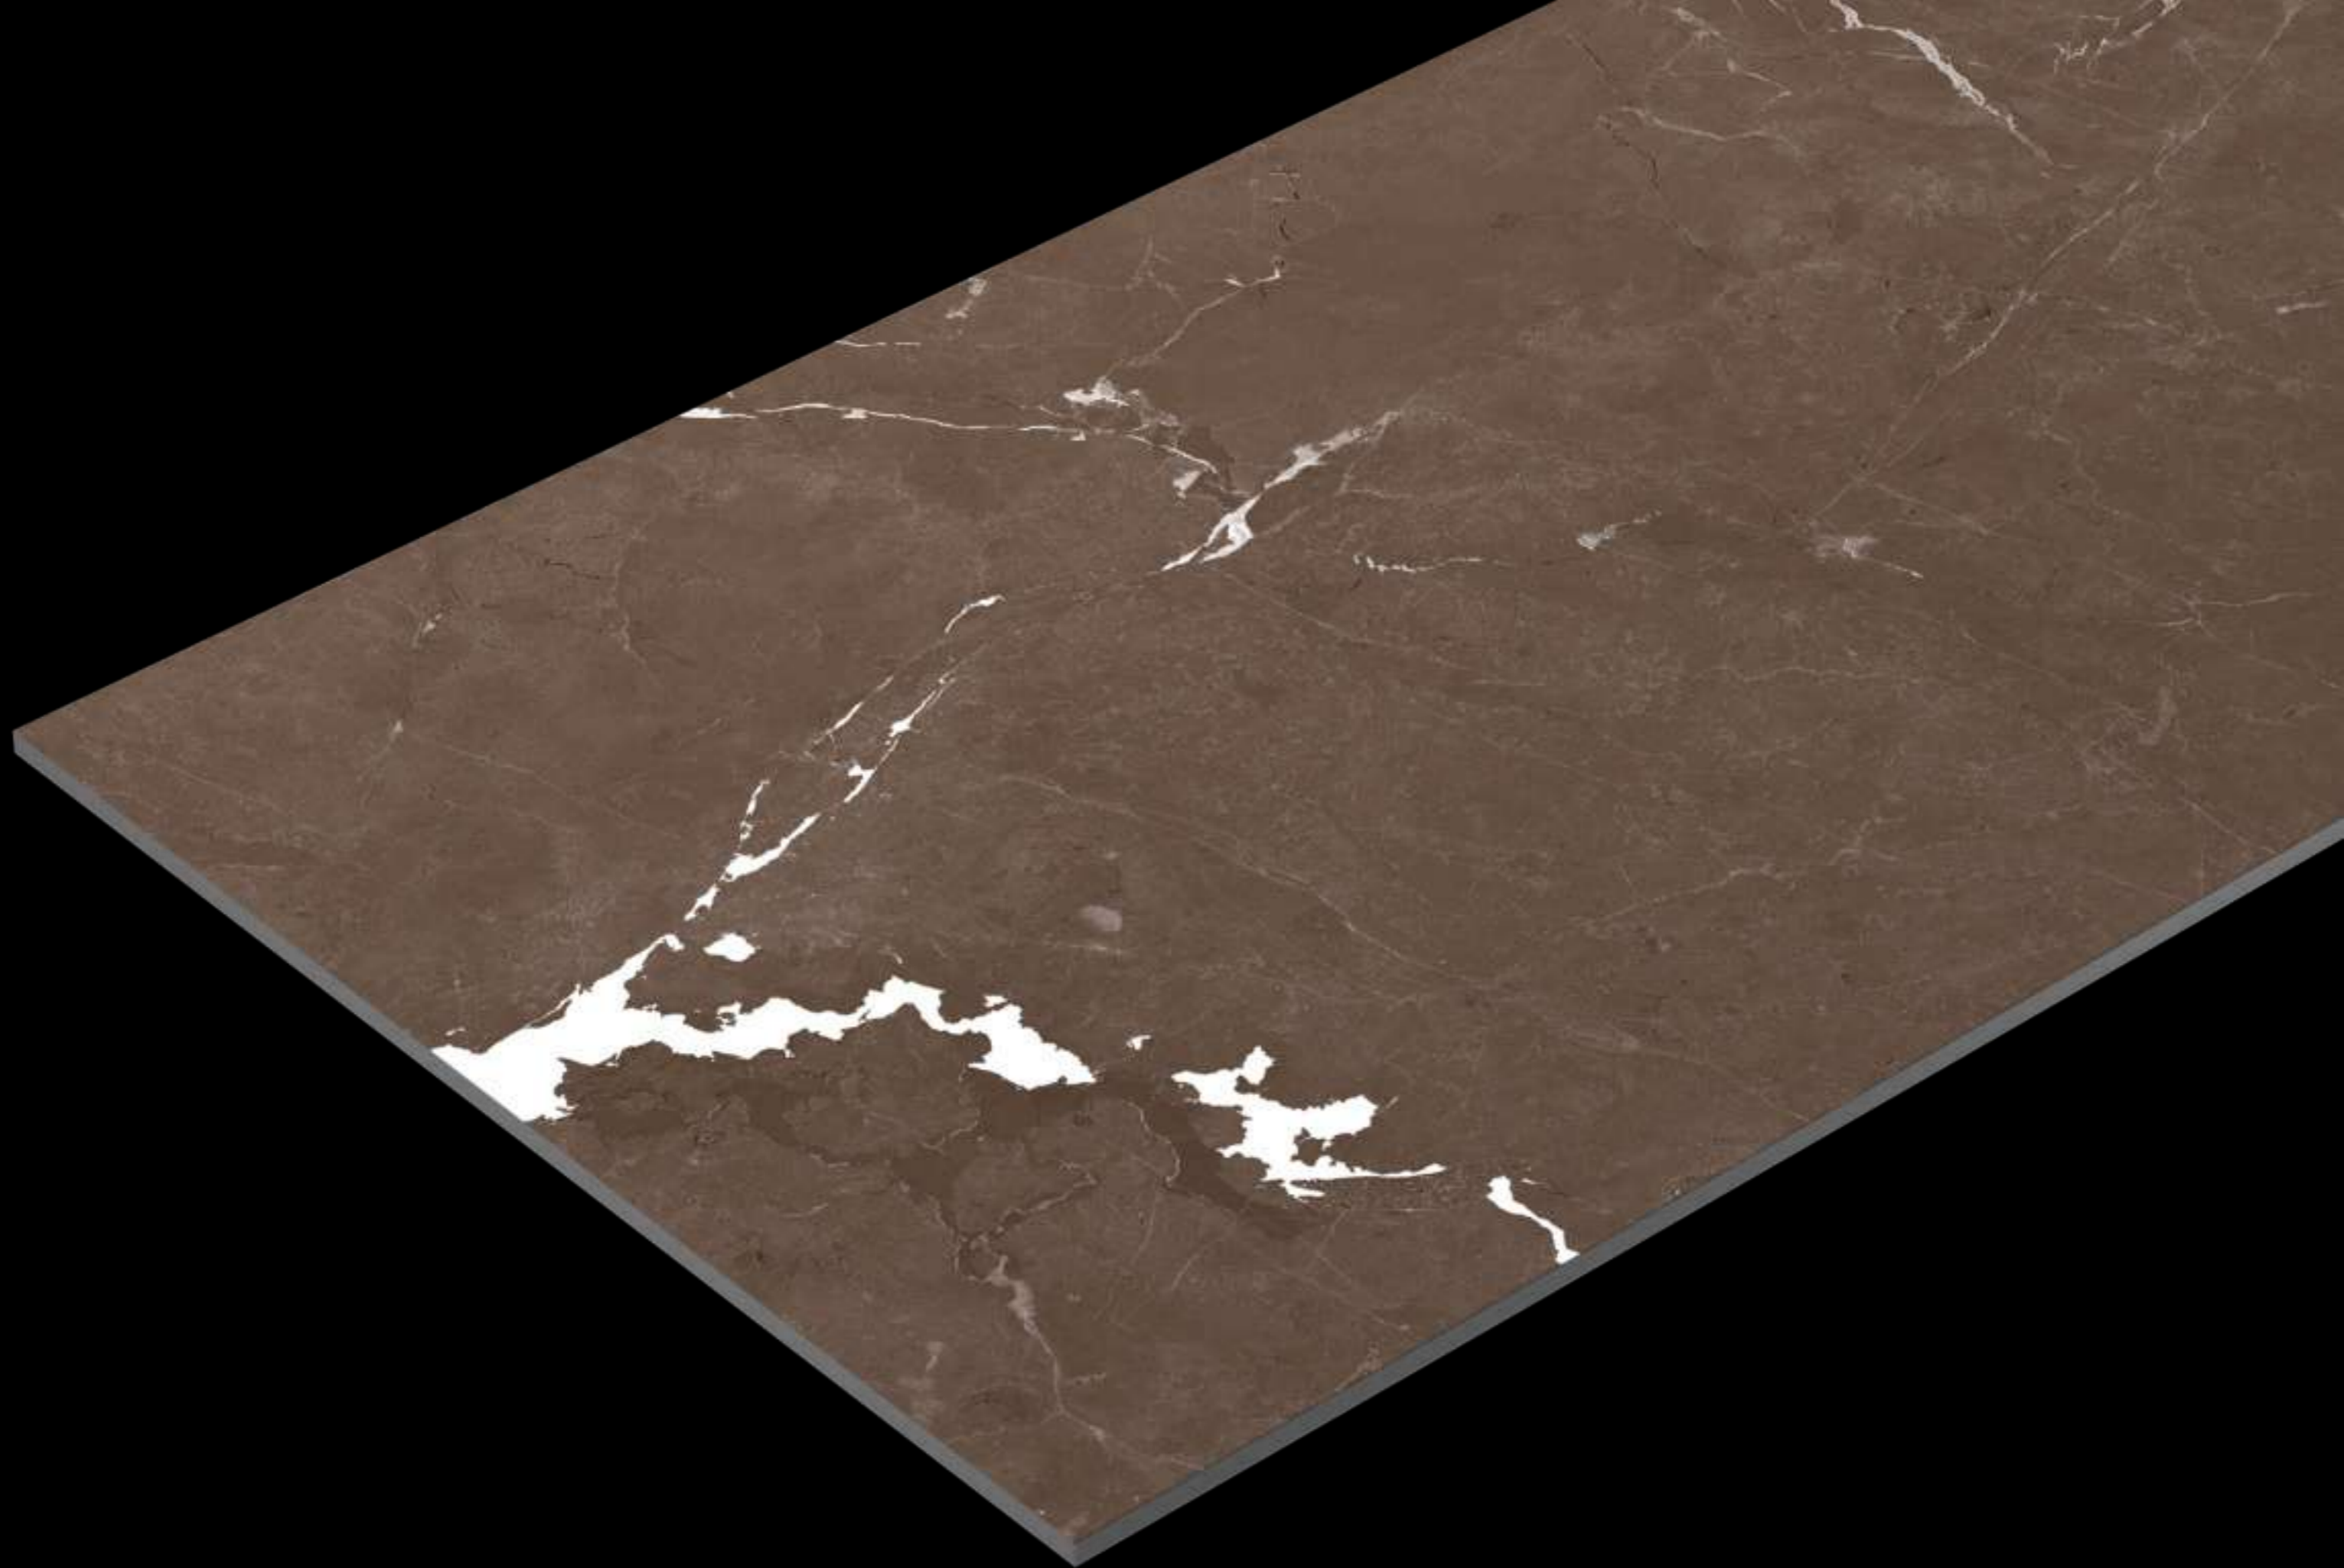

HIGH
STRENGTH

ZERO
MAINTENANCE

CHEMICAL
RESISTANCE

MARBLE
CARVING
SERIES

AMELIA CHOCO

AMELIA CHOCO

SIZE
600x1200mm

FINISH
CARVING