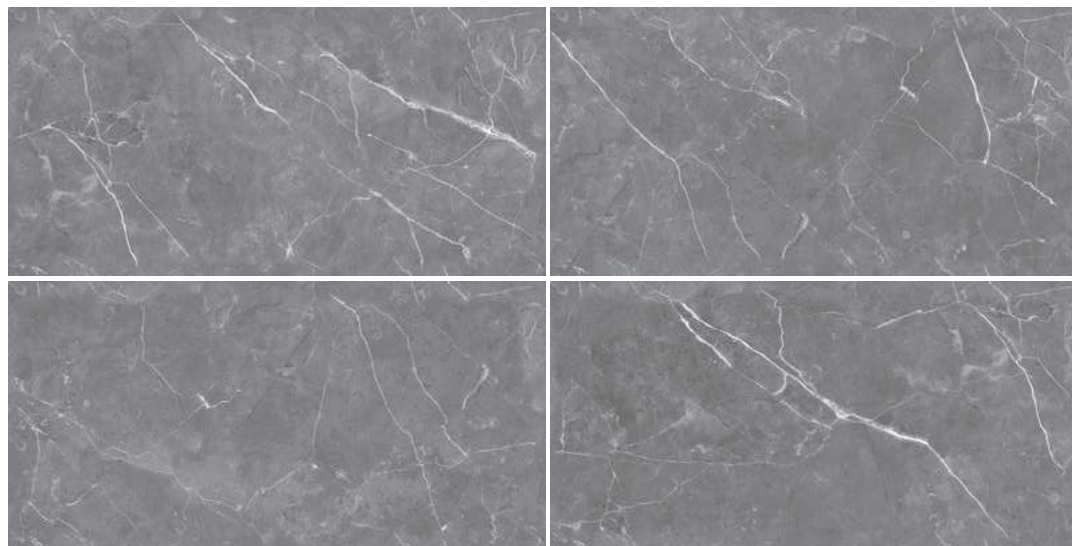

INFINIA STANLAKE GREY

SIZE :

600X1200 MM

FINISH :

GLOSSY

RANDOM : **04**

ENDLESS
— SERIES —