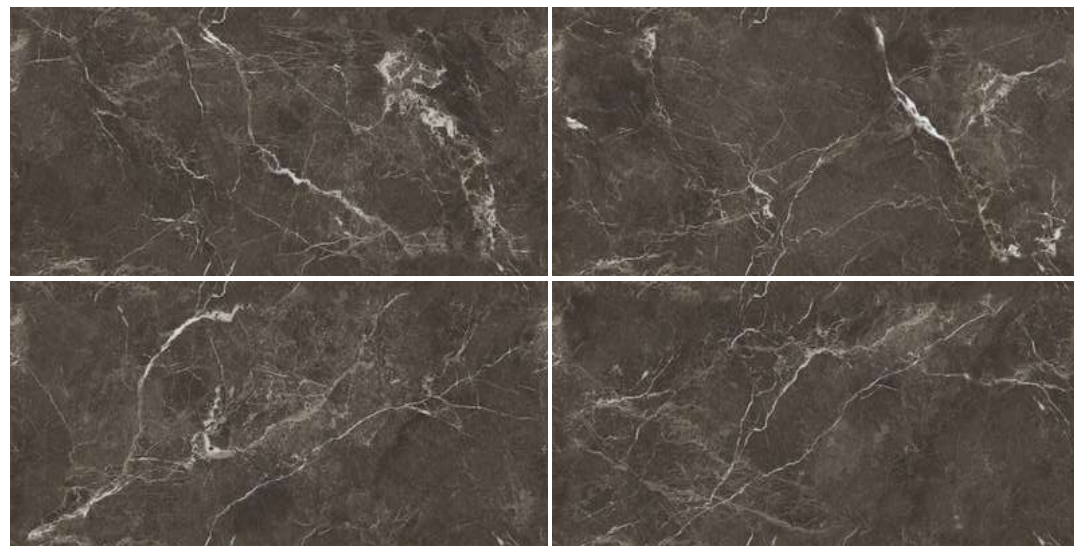

INFINIA WEBSTER CHOCO

RANDOM : 04

SIZE :

600X1200 MM

FINISH :

GLOSSY

ENDLESS
— SERIES —