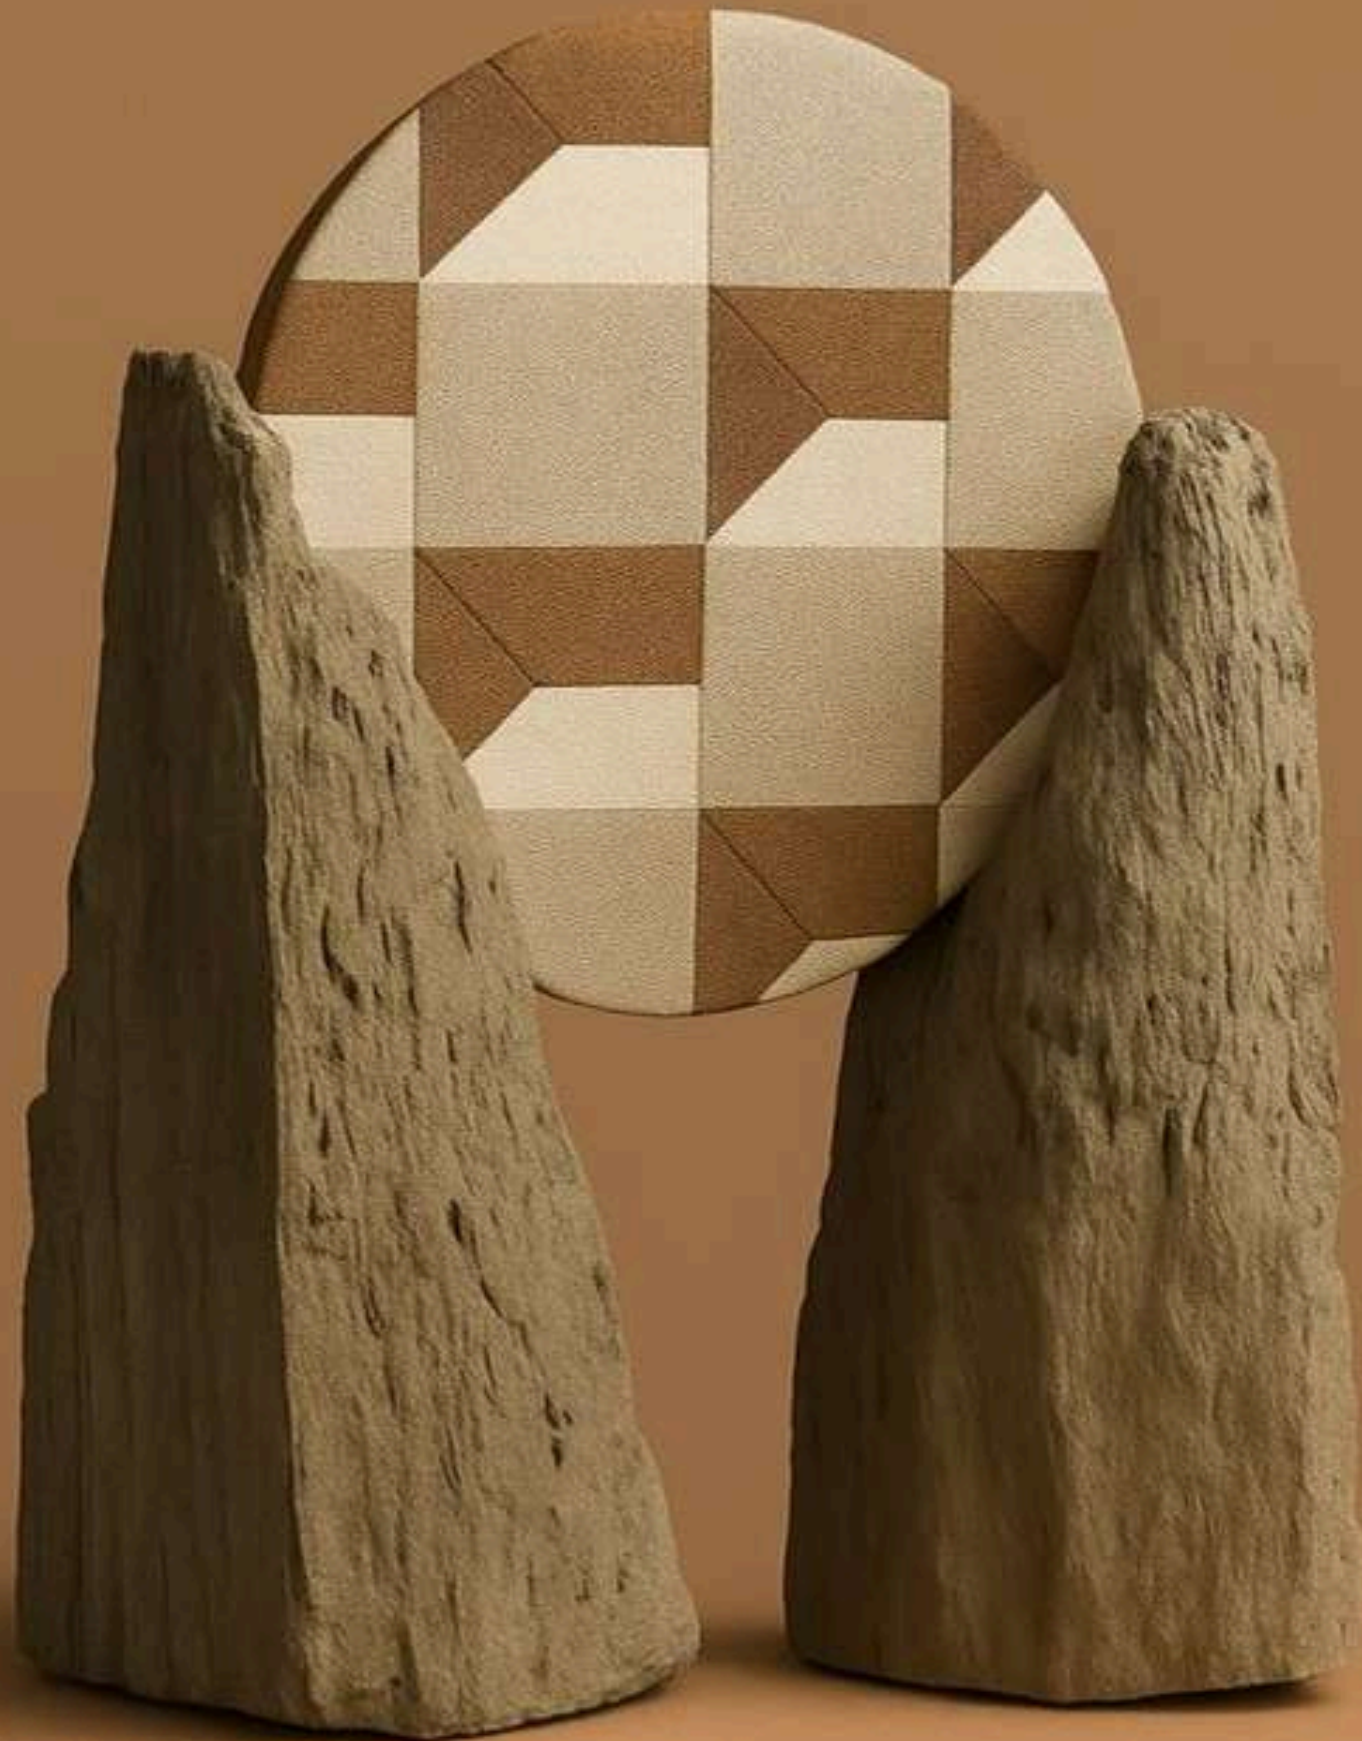

Where Art Meets
Architecture.

Application Areas -

Residence

Shops

Offices

Airports

Hotels

Public Places

Malls

SIZE 600X600
MM 3D
COLLECTION